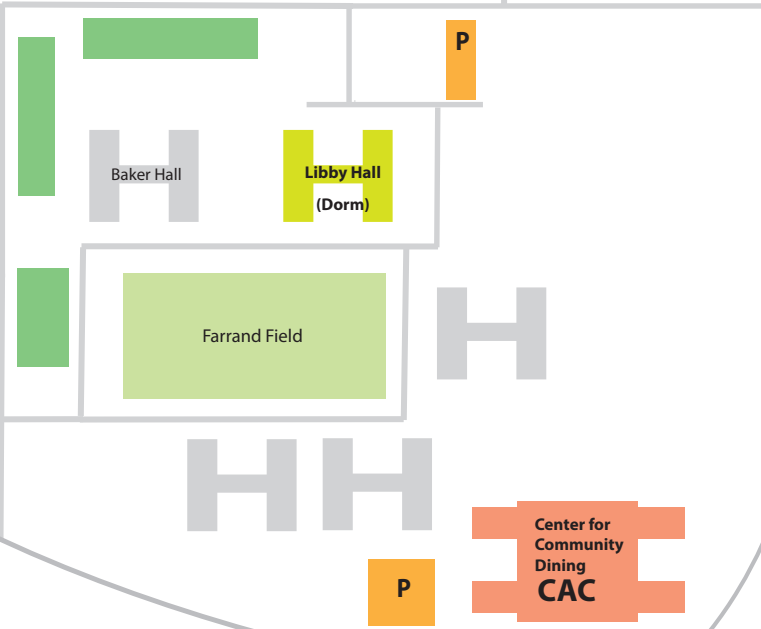

CU Boulder Campus and Boulder Map

Koenig Alumni Center

University

Student Recreation Center

Folsom Field

Franklin Field

Colorado Ave

Baker Hall

Libby Hall (Dorm)

Farrand Field

Center for Community Dining CAC

Grocery (Colorado Store)

Broadway

Regent's Drive

Canyon Blvd.

Arapahoe Ave.

Stadium Dr

Folsom St.

26th St.

28th St.

Boulder Creek

Safeway

Embassy Suites by Hilton

Hilton Garden Inn

Marriott Residence Inn

Key	
	University Bldg
	Parking
	Dorm
	Dining Hall
	Grocery Store
	Sayonara Party