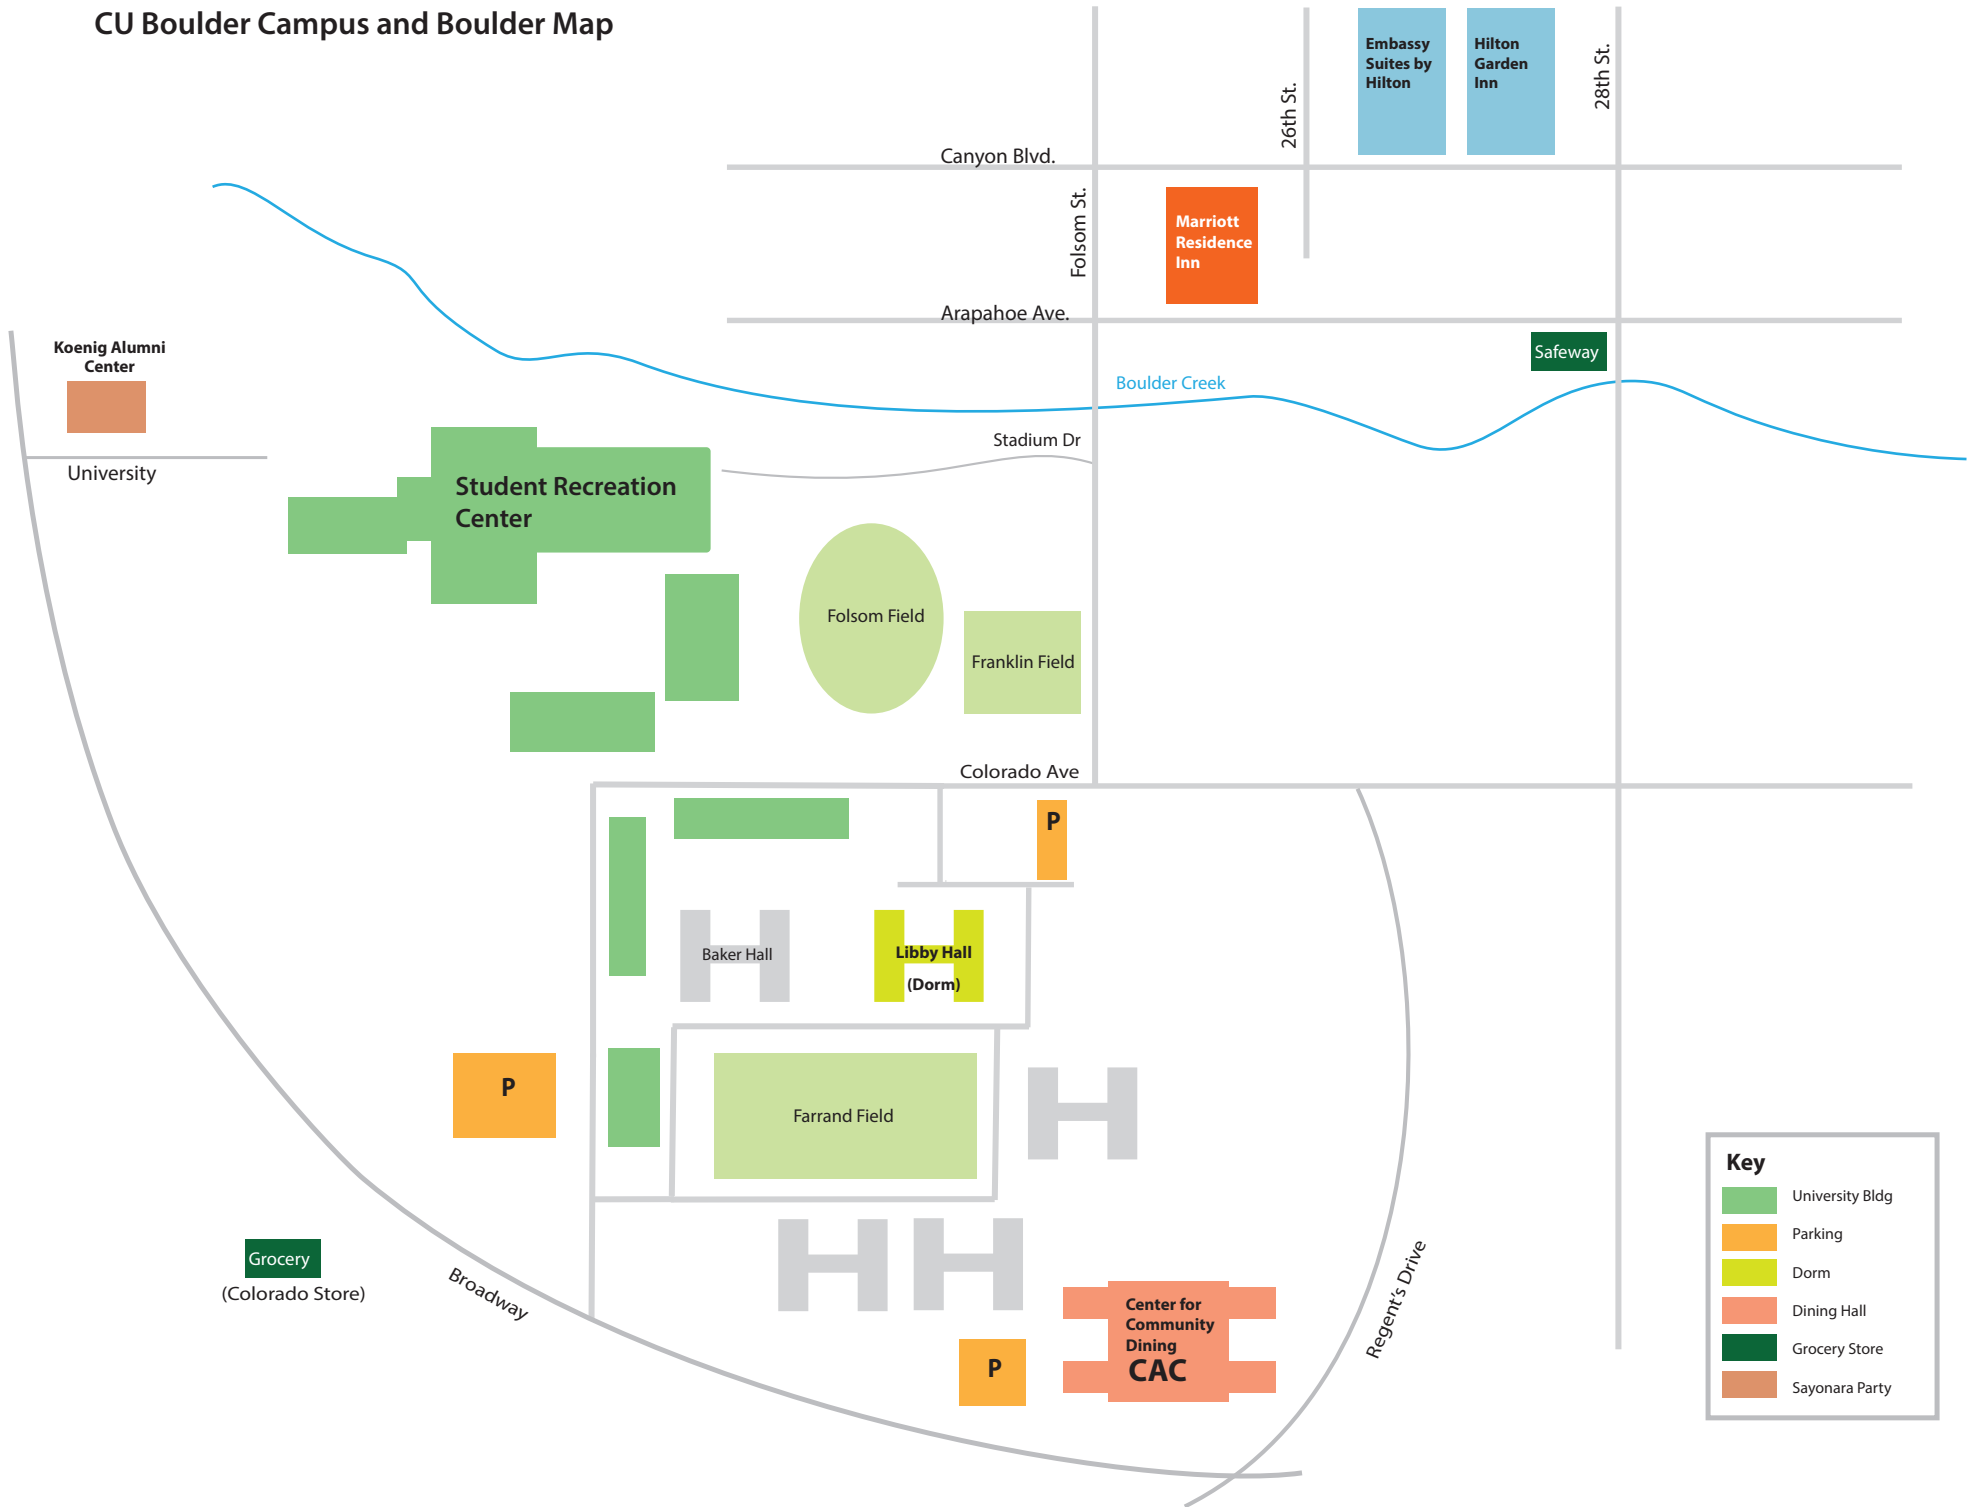

CU Boulder Campus and Boulder Map

Koenig Alumni Center

University

Student Recreation Center

Folsom Field

Franklin Field

Colorado Ave

Baker Hall

Libby Hall (Dorm)

Farrand Field

Center for Community Dining CAC

Grocery (Colorado Store)

Broadway

Regent's Drive

Canyon Blvd.

Arapahoe Ave.

Stadium Dr

Folsom St.

26th St.

28th St.

Boulder Creek

Safeway

Embassy Suites by Hilton

Hilton Garden Inn

Marriott Residence Inn

Key	
	University Bldg
	Parking
	Dorm
	Dining Hall
	Grocery Store
	Sayonara Party